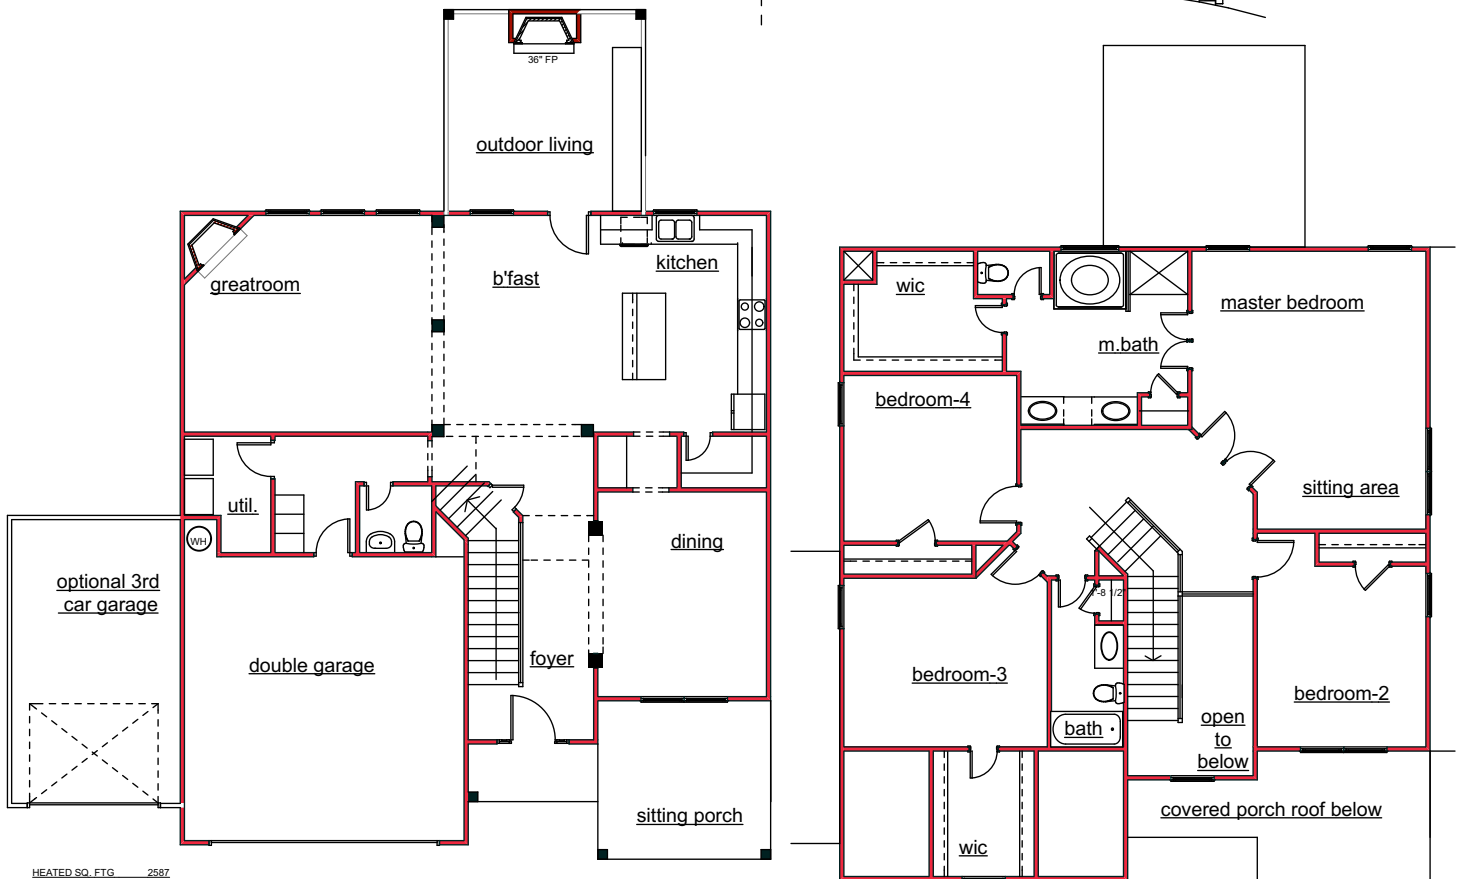

Oakmont

2587 SQ. FT.
41'-0"x45'-0"