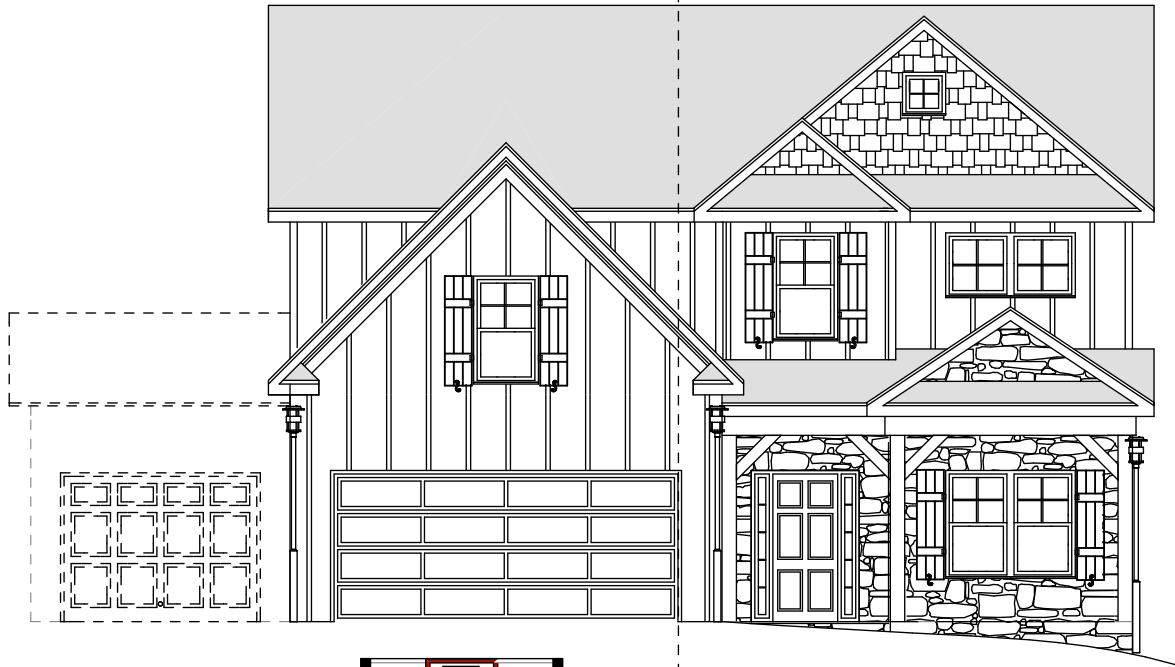

Oakmont

2587 SQ. FT.
41'-0"x45'-0"