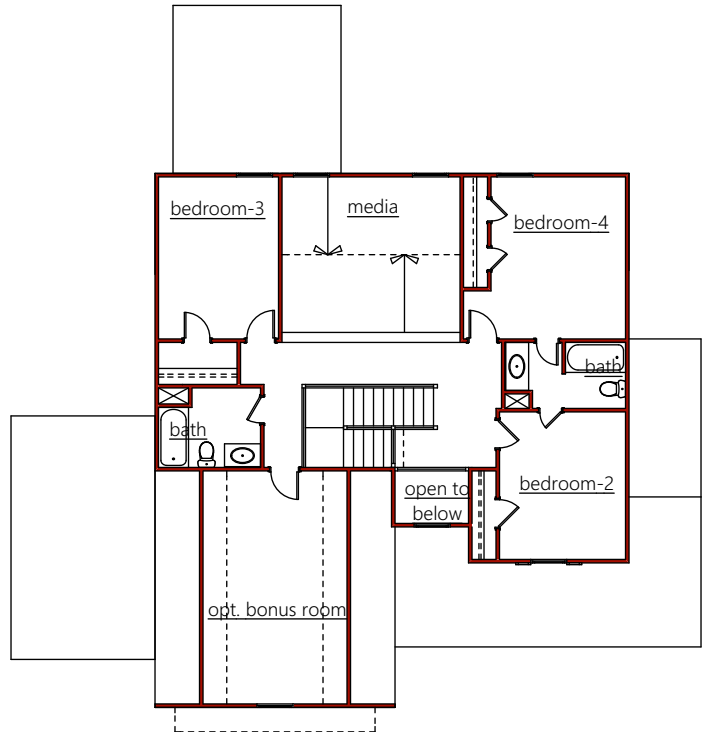

45'-6"x44'-6"
2216 SQ. FTG.

Highland