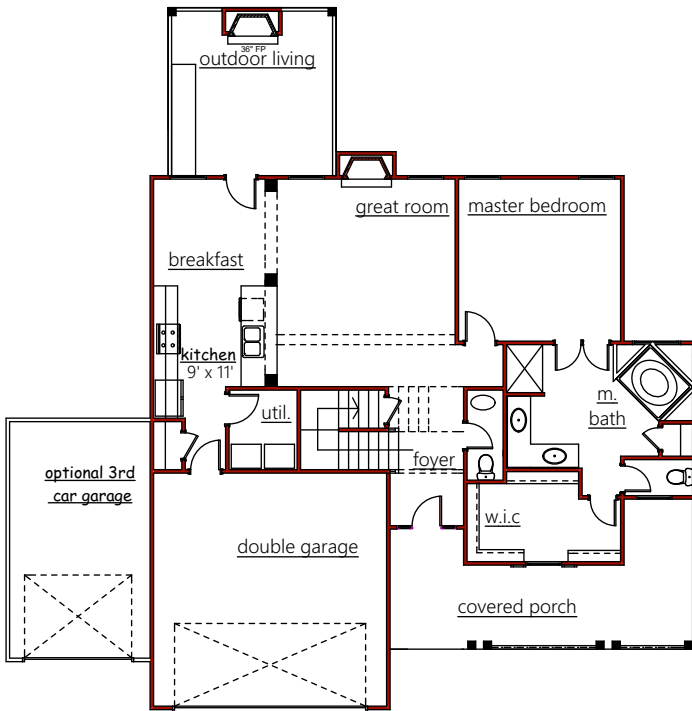

45'-6"x44'-6"
2216 SQ. FTG.

Highland