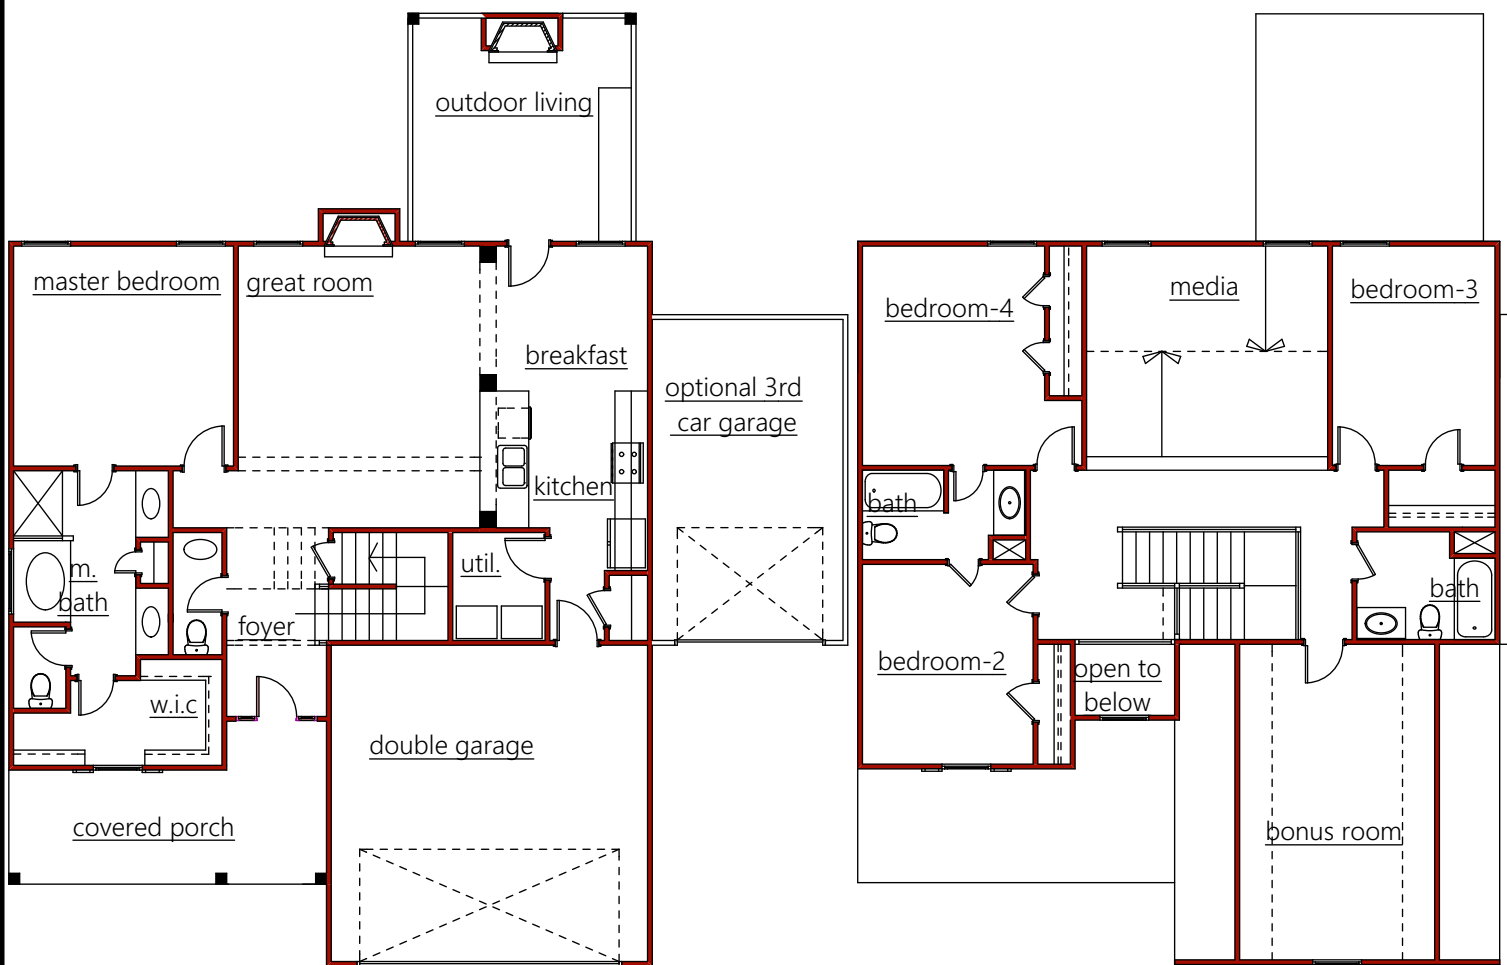

Forest Glen

39'-6"x44'-6"
2128 SQ. FTG.
FIRST FLOOR 1111
SECOND FLOOR 1017

*Floorplans may vary with alternative elevations and are artist's renditions. Floorplans and dimensions are approximate and subject to change. Not responsible for printing errors and/or omissions.